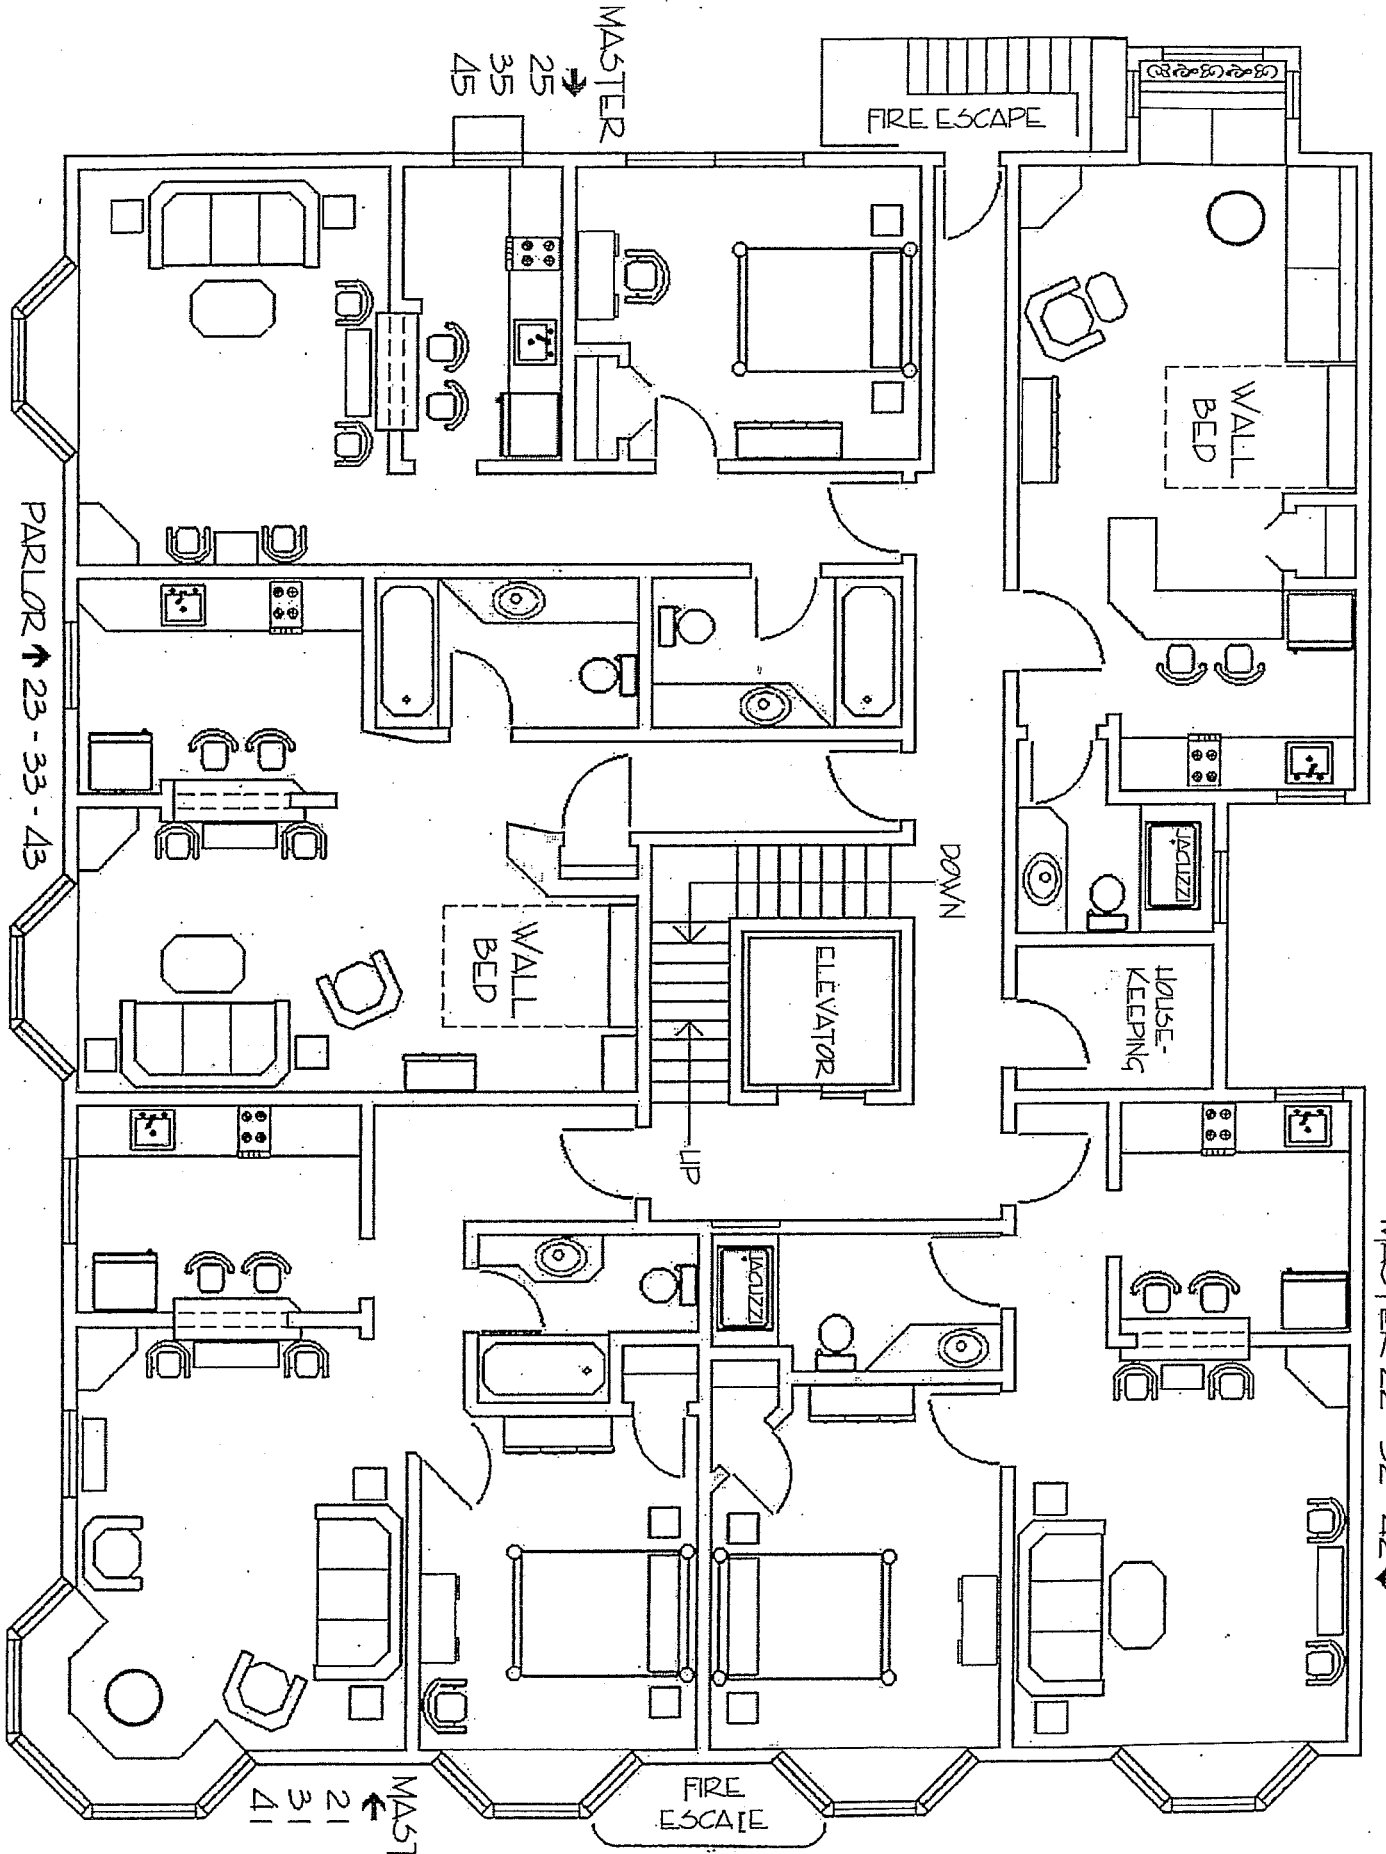

PARLOR 24 - 34 - 44 ↓

MASTER 22 - 32 - 42 ↓

FIRE ESCAPE

MASTER
↓
25
35
45

DOWN

ELEVATOR

UP

HOUSE-KEEPING

25
35
45

WALL BED

MASTER
↓
2
3
4

FIRE ESCAPE

☒ VALET ZONE

POWELL STREET

CABLE CAR STOP ☒

☒ VALET ZONE

PINE STREET

PARLOR ↑ 23 - 33 - 43